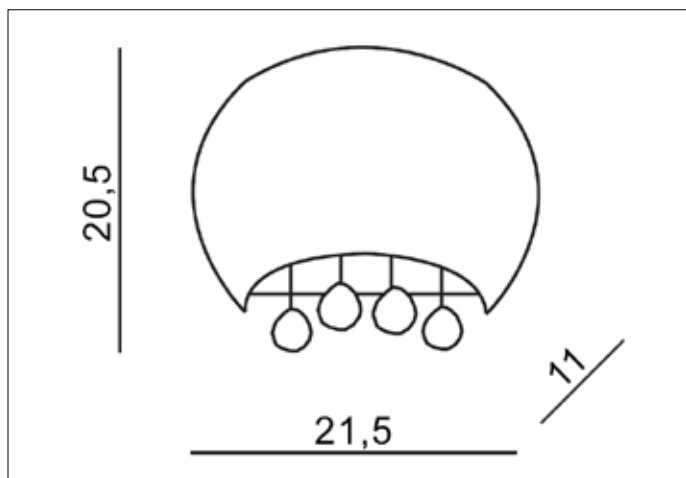

AZzardo[®]
LIGHTING

QUINCE WALL
AZ0912, EAN 5901238409120

Dimensions height / width / length [cm] Product Specifications

Product	20,5 x 21,5 x 11
Mounting inlet:	N/A x N/A x N/A
Ceiling base:	N/A x N/A x N/A
Shades	N/A x N/A x N/A

Line	DECORATIVE
Type	Wall
Type of track	N/A
Colour	White
Material	Metal / Glass / Chrome / Acryl
Light source	1
Type of socket	G9
Lumens	N/A
Kelvins	N/A
Beam angle	N/A
Dimmable	N/A
CCT	N/A
RGB	N/A
RA	N/A
App remote control	N/A
Remote control	N/A
Voltage	230V
Power	max LED 28W
Switch location	N/A
Protection class	IP20
Tilt	N/A
Rotation	N/A

Shipping info height / width / length [cm]

BOX 1:	28 x 18 x 22
BOX 2:	N/A x N/A x N/A
BOX 3:	N/A x N/A x N/A
Net weight [kg]	1,1
Gross weight [kg]	1,3

Energy efficiency

N/A

Azzardo Sp. z o.o.
ul. Strzeszyńska 33 60-479 Poznań,
NIP: 929-185-75-07