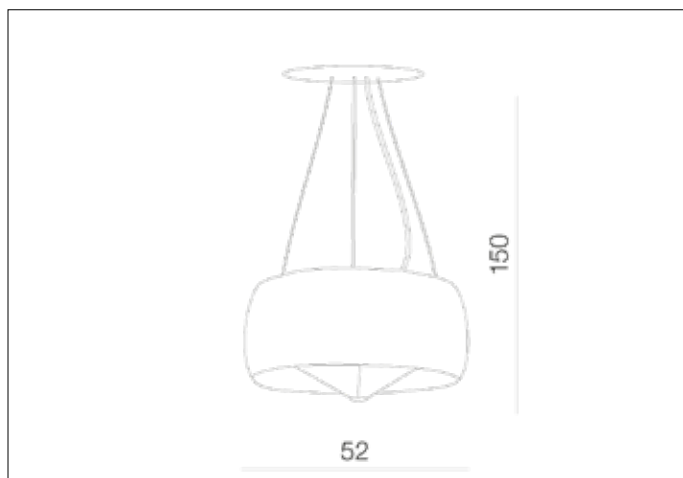

AZzardo[®]
 LIGHTING

 COSMO 2 CLEAR
 AZ0910, EAN 5901238409106

Dimensions height / width / length [cm] **Product Specifications**

Product	150 x 52 x N/A
Mounting inlet:	N/A x N/A x N/A
Ceiling base:	3 x 18 x N/A
Shades	22 x 52 x N/A

Line	DECORATIVE
Type	Pendant
Type of track	N/A
Colour	Clear
Material	Glass / Metal
Light source	3
Type of socket	E27
Lumens	N/A
Kelvins	N/A
Beam angle	N/A
Dimmable	N/A
CCT	N/A
RGB	N/A
RA	N/A
App remote control	N/A
Remote control	N/A
Voltage	230V
Power	max LED 60W
Switch location	N/A
Protection class	IP20
Tilt	N/A
Rotation	N/A

Shipping info height / width / length [cm]

BOX 1:	32 x 60 x 60
BOX 2:	N/A x N/A x N/A
BOX 3:	N/A x N/A x N/A
Net weight [kg]	5,5
Gross weight [kg]	6,1

Energy efficiency

N/A

 Azzardo Sp. z o.o.
 ul. Strzeszyńska 33 60-479 Poznań,
 NIP: 929-185-75-07