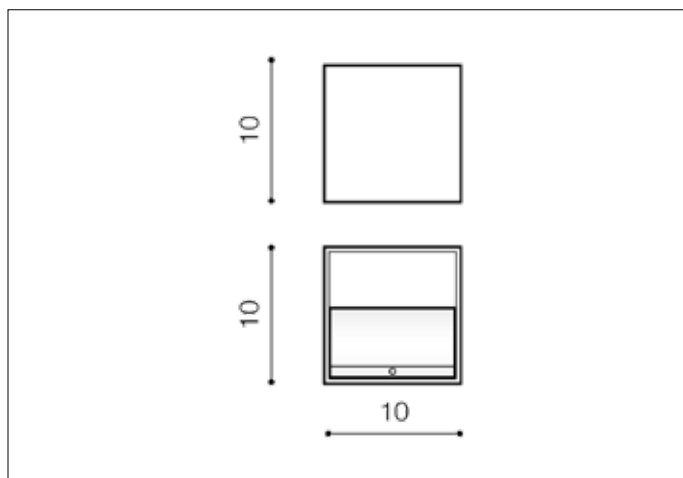

AZzardo[®]
 LIGHTING

MARS WHITE

AZ0896, EAN 5901238408963

Dimensions height / width / length [cm] **Product Specifications**

Product	10 x 10 x 10
Mounting inlet:	N/A x N/A x N/A
Ceiling base:	N/A x N/A x N/A
Shades	N/A x N/A x N/A

Line	TECHNICAL
Type	Wall
Type of track	N/A
Colour	White
Material	Aluminium
Light source	1
Type of socket	G9
Lumens	N/A
Kelvins	N/A
Beam angle	N/A
Dimmable	N/A
CCT	N/A
RGB	N/A
RA	N/A
App remote control	N/A
Remote control	N/A
Voltage	230V
Power	max LED 40W
Switch location	N/A
Protection class	IP20
Tilt	N/A
Rotation	N/A

Shipping info height / width / length [cm]

BOX 1:	10,5 x 10,5 x 10,5
BOX 2:	N/A x N/A x N/A
BOX 3:	N/A x N/A x N/A
Net weight [kg]	0,45
Gross weight [kg]	0,5

Energy efficiency

Azzardo Sp. z o.o.
 ul. Strzeszyńska 33 60-479 Poznań,
 NIP: 929-185-75-07