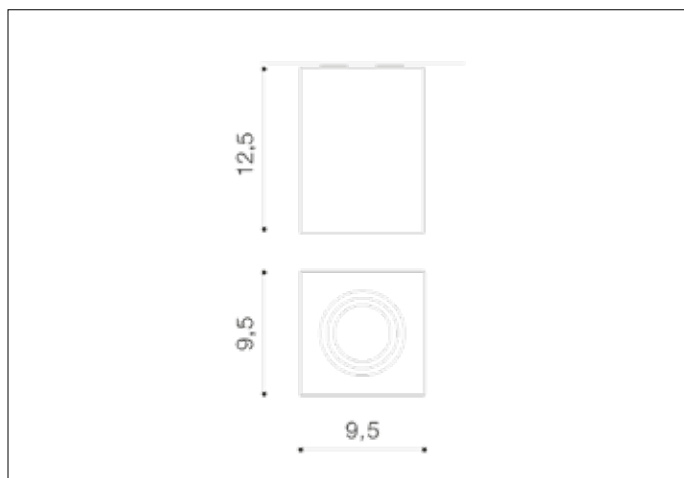

AZzardo[®]
LIGHTING

ELOY 1 WHITE/ALUMINIUM
AZ0872, EAN 5901238408727

Dimensions height / width / length [cm] Product Specifications

Product	12,5 x 9,5 x 9,5
Mounting inlet:	N/A x N/A x N/A
Ceiling base:	N/A x N/A x N/A
Shades	N/A x N/A x N/A

Line	TECHNICAL
Type	Exposed Downlight
Type of track	N/A
Colour	Aluminium
Material	Aluminium
Light source	1
Type of socket	GU10
Lumens	N/A
Kelvins	N/A
Beam angle	N/A
Dimmable	N/A
CCT	N/A
RGB	N/A
RA	N/A
App remote control	N/A
Remote control	N/A
Voltage	230V
Power	max LED 50W
Switch location	N/A
Protection class	IP20
Tilt	45°
Rotation	350°

Shipping info height / width / length [cm]

BOX 1:	10,5 x 10,5 x 14,5
BOX 2:	N/A x N/A x N/A
BOX 3:	N/A x N/A x N/A
Net weight [kg]	0,6
Gross weight [kg]	0,7

Energy efficiency

Azzardo Sp. z o.o.
ul. Strzeszyńska 33 60-479 Poznań,
NIP: 929-185-75-07