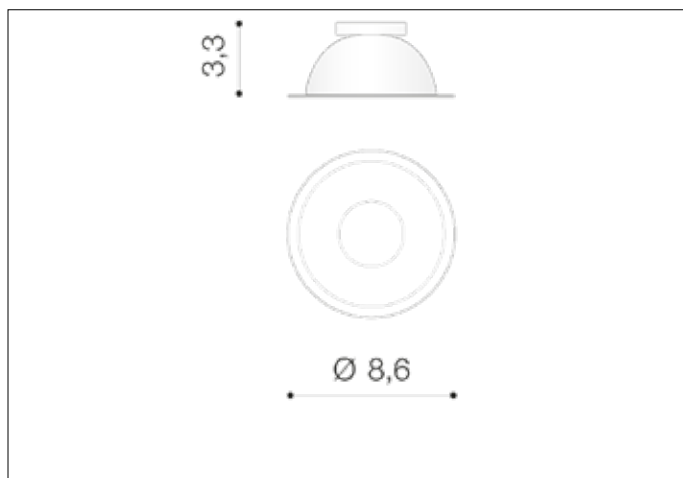

AZzardo[®]
 LIGHTING

 REMO R GO
 AZ0824, EAN 5901238408246

Dimensions height / width / length [cm] **Product Specifications**

Product	3,3 x 8,6 x N/A
Mounting inlet:	N/A x N/A x N/A
Ceiling base:	N/A x N/A x N/A
Shades	N/A x N/A x N/A

Line	TECHNICAL
Type	Component
Type of track	N/A
Colour	Gold
Material	Aluminium
Light source	1
Type of socket	N/A
Lumens	N/A
Kelvins	N/A
Beam angle	N/A
Dimmable	N/A
CCT	N/A
RGB	N/A
RA	N/A
App remote control	N/A
Remote control	N/A
Voltage	N/AV
Power	N/A
Switch location	N/A
Protection class	N/A
Tilt	N/A
Rotation	N/A

Shipping info height / width / length [cm]

BOX 1:	4,5 x 9,5 x 9,5
BOX 2:	N/A x N/A x N/A
BOX 3:	N/A x N/A x N/A
Net weight [kg]	0,026
Gross weight [kg]	0,05

Energy efficiency

N/A

 Azzardo Sp. z o.o.
 ul. Strzeszyńska 33 60-479 Poznań,
 NIP: 929-185-75-07