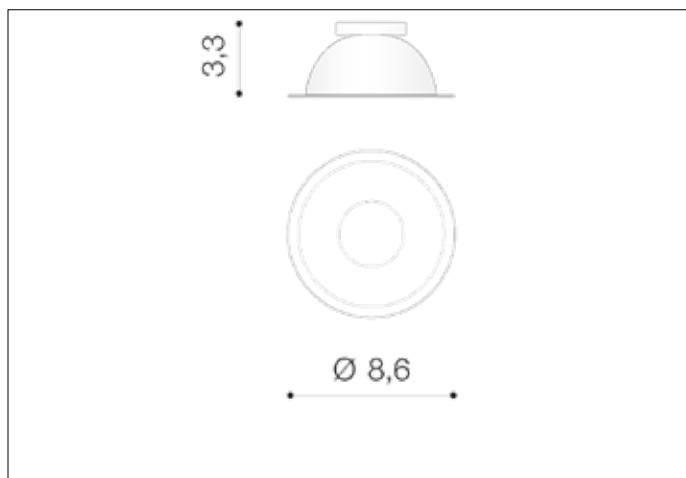

AZzardo[®]
LIGHTING

REMO R WHITE
AZ0822, EAN 5901238408222

Dimensions height / width / length [cm] Product Specifications

Product	3,3 x 8,6 x N/A
Mounting inlet:	N/A x N/A x N/A
Ceiling base:	N/A x N/A x N/A
Shades	N/A x N/A x N/A

Line	TECHNICAL
Type	Component
Type of track	N/A
Colour	White
Material	Aluminium
Light source	1
Type of socket	N/A
Lumens	N/A
Kelvins	N/A
Beam angle	N/A
Dimmable	N/A
CCT	N/A
RGB	N/A
RA	N/A
App remote control	N/A
Remote control	N/A
Voltage	N/AV
Power	N/A
Switch location	N/A
Protection class	N/A
Tilt	N/A
Rotation	N/A

Shipping info height / width / length [cm]

BOX 1:	4,5 x 9,5 x 9,5
BOX 2:	N/A x N/A x N/A
BOX 3:	N/A x N/A x N/A
Net weight [kg]	0,026
Gross weight [kg]	0,05

Energy efficiency

N/A

Azzardo Sp. z o.o.
ul. Strzeszyńska 33 60-479 Poznań,
NIP: 929-185-75-07