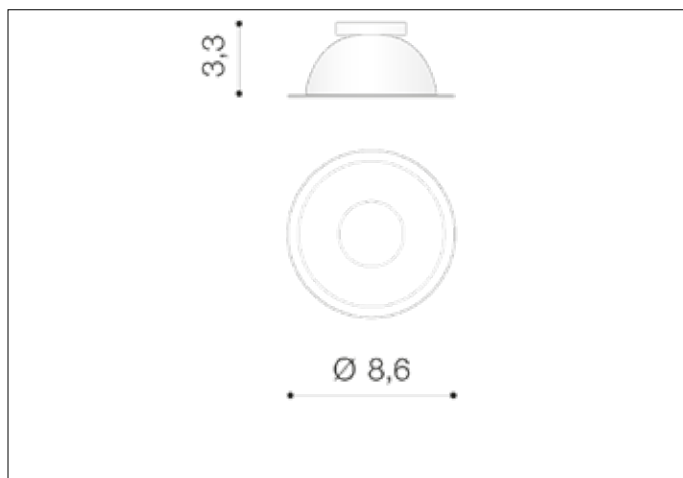

### Dimensions height / width / length [cm] Product Specifications

Product	3,3 x 8,6 x N/A
Mounting inlet:	N/A x N/A x N/A
Ceiling base:	N/A x N/A x N/A
Shades	N/A x N/A x N/A

Line	TECHNICAL
Type	Component
Type of track	N/A
Colour	Aluminium
Material	Aluminium
Light source	1
Type of socket	N/A
Lumens	N/A
Kelvins	N/A
Beam angle	N/A
Dimmable	N/A
CCT	N/A
RGB	N/A
RA	N/A
App remote control	N/A
Remote control	N/A
Voltage	N/AV
Power	N/A
Switch location	N/A
Protection class	N/A
Tilt	N/A
Rotation	N/A

### Shipping info height / width / length [cm]

BOX 1:	4,5 x 9,5 x 9,5
BOX 2:	N/A x N/A x N/A
BOX 3:	N/A x N/A x N/A
Net weight [kg]	0,026
Gross weight [kg]	0,05