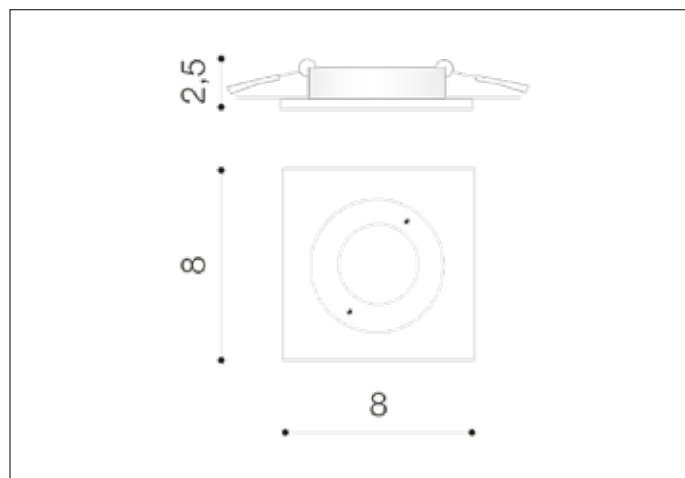

AZzardo[®]
LIGHTING

PABLO 1 WHITE
AZ0817, EAN 5901238408178

Dimensions height / width / length [cm] Product Specifications

Product	2,5 x 8 x 8
Mounting inlet:	2,3 x 6 x N/A
Ceiling base:	N/A x N/A x N/A
Shades	N/A x N/A x N/A

Line	TECHNICAL
Type	Downlight
Type of track	N/A
Colour	White
Material	Aluminium / Metal
Light source	1
Type of socket	GU10
Lumens	N/A
Kelvins	N/A
Beam angle	N/A
Dimmable	N/A
CCT	N/A
RGB	N/A
RA	N/A
App remote control	N/A
Remote control	N/A
Voltage	230V
Power	max LED 50W
Switch location	N/A
Protection class	IP54
Tilt	N/A
Rotation	N/A

Shipping info height / width / length [cm]

BOX 1:	3,5 x 8,5 x 8,5
BOX 2:	N/A x N/A x N/A
BOX 3:	N/A x N/A x N/A
Net weight [kg]	0,1
Gross weight [kg]	0,14

Energy efficiency

Azzardo Sp. z o.o.
ul. Strzeszyńska 33 60-479 Poznań,
NIP: 929-185-75-07