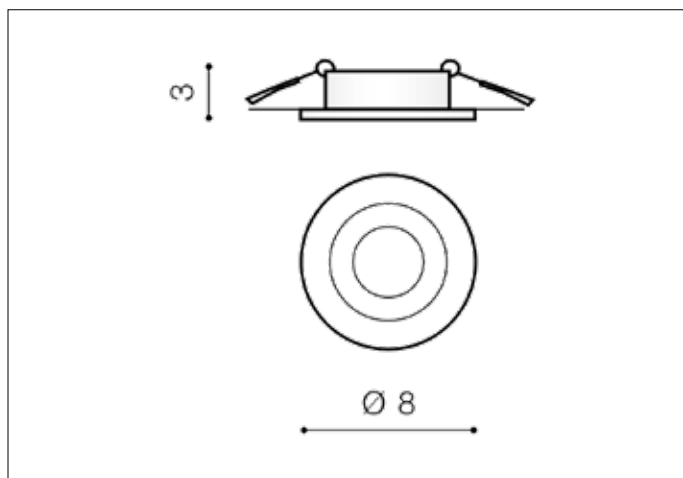

## Dimensions height / width / length [cm] Product Specifications

Product	3 x 8 x N/A
Mounting inlet:	2,5 x 6 x N/A
Ceiling base:	N/A x N/A x N/A
Shades	N/A x N/A x N/A

Line	TECHNICAL
Type	Downlight
Type of track	N/A
Colour	Aluminium
Material	Aluminium
Light source	1
Type of socket	GU10
Lumens	N/A
Kelvins	N/A
Beam angle	N/A
Dimmable	N/A
CCT	N/A
RGB	N/A
RA	N/A
App remote control	N/A
Remote control	N/A
Voltage	230V
Power	max LED 50W
Switch location	N/A
Protection class	IP54
Tilt	N/A
Rotation	N/A

## Shipping info height / width / length [cm]

BOX 1:	3,5 x 8,5 x 11
BOX 2:	N/A x N/A x N/A
BOX 3:	N/A x N/A x N/A
Net weight [kg]	0,1
Gross weight [kg]	0,12