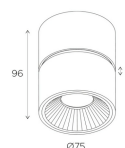

General details

Description	KLIMT S CREE 7W Ø75mm 38° BLACK-BLACK SR 3000K DALI -
Installation	Surface
External finish	Black
Internal finish	Black
Material	Aluminium
Utilization	Indoor
Warranty	5 years

General dimensions

General dimensions	75 mm
Height	96 mm
Minimum distance illuminated object	0.5 m

Electrical details

Power	7W W
Amperage	700 mA
Lamp	Led
LED type	Cree
Efficiency	87 lm/W
Lumens	609 lm
Color temperature	3000
Supply voltage	220,240 V
Regulation	DALI
Protection class	Class I
CRI	90
Lifetime	L80b10 : 50.000 h
External IP grade	20
Light beam angle	38°